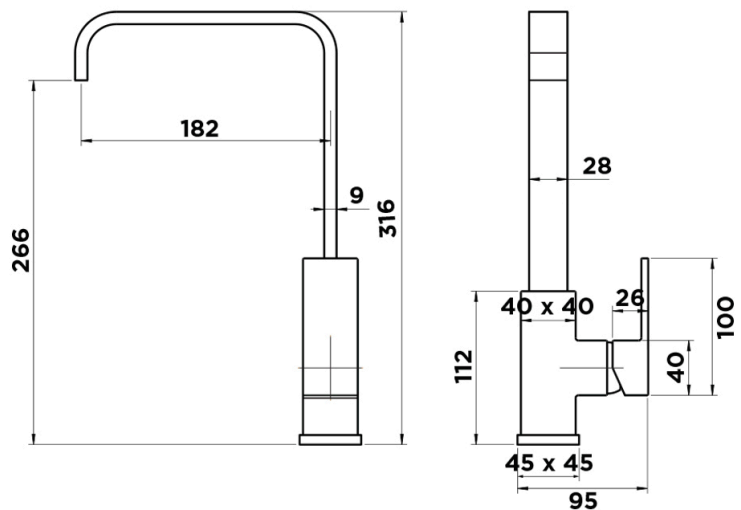

A BRAND BY

BRASSHARDS
— GROUP —

www.mixxtapware.com.au | info@mixxtapware.com.au | 1800 657 697